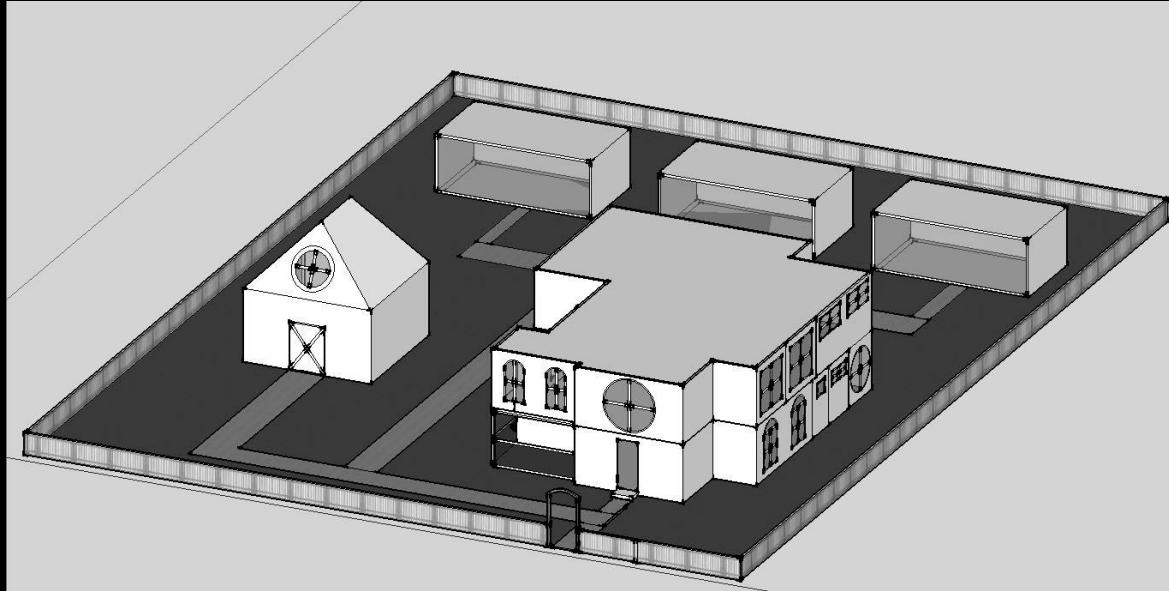

# The GSO Compassion Mission:

*A 3072-square-foot-house with a screened in porch and finished basement*

# First Floor: 1488 sq ft.

# Entry Way: 135 sq ft.

**Screened in Porch: 96 sq ft.**