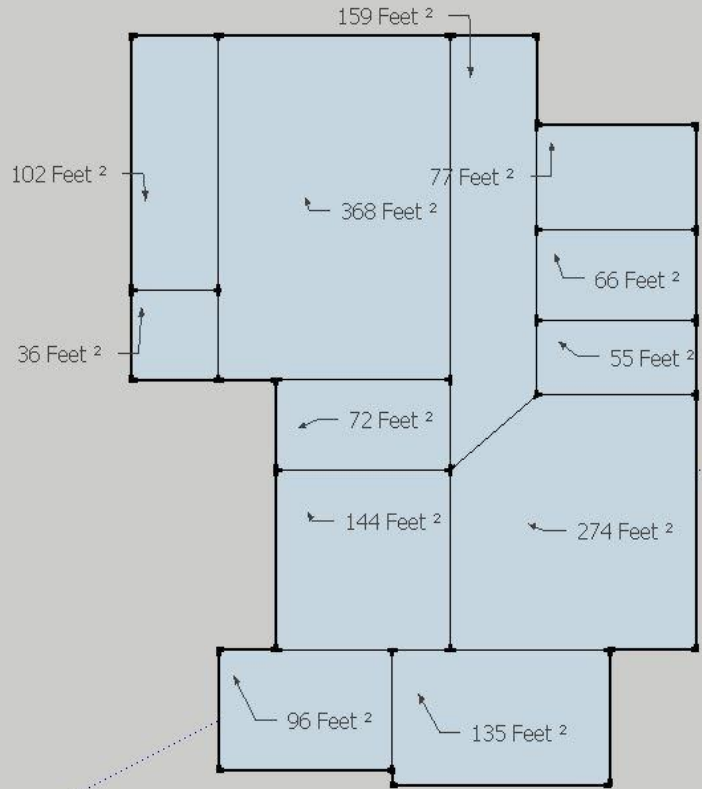

# The GSO Compassion Mission:

*A 3072-square-foot-house with a screened in porch and finished basement*

# First Floor: 1488 sq ft.

# Entry Way: 135 sq ft.

**Screened in Porch: 96 sq ft.**

# Prayer Room: 231 sq ft