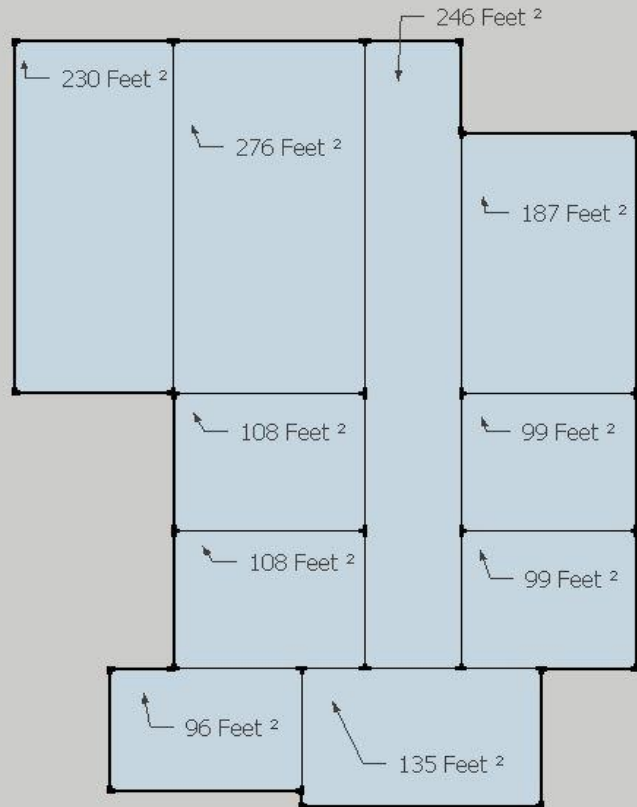

Second Floor: 1584 sq ft.