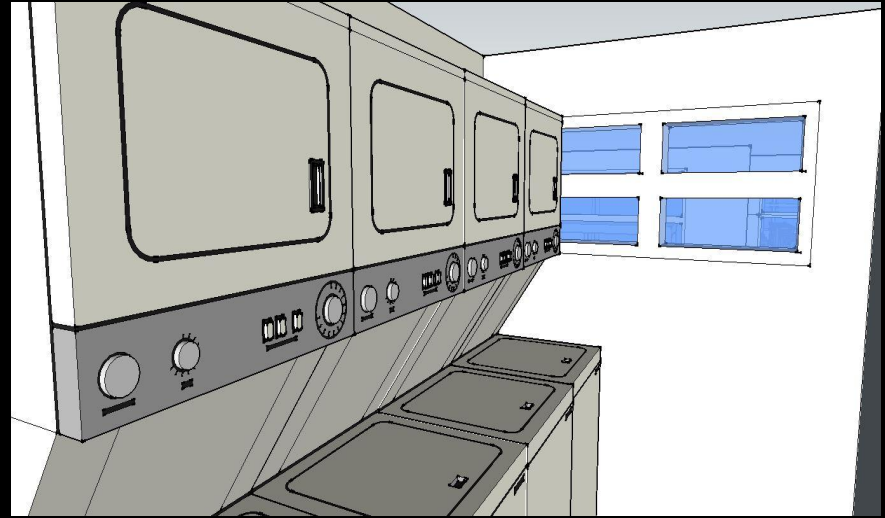

Laundry Room: 66 sq ft.