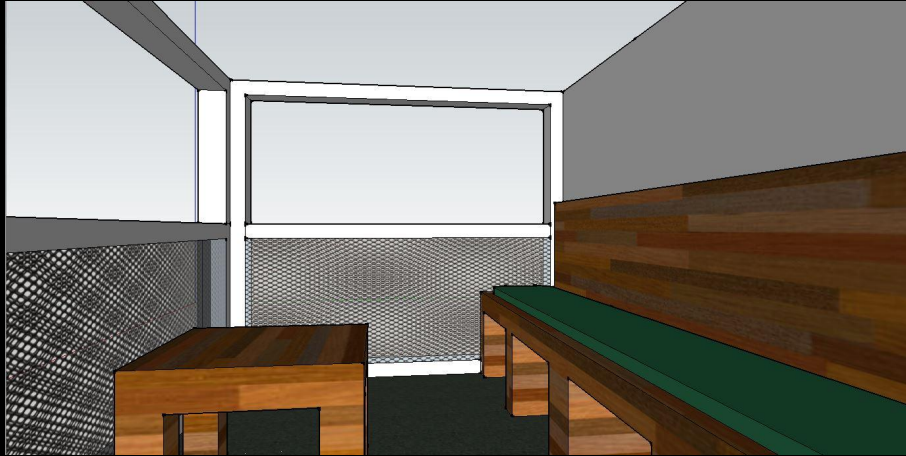

# The GSO Compassion Mission:

*A 3072-square-foot-house with a screened in porch and finished basement*

# Entry Way: 135 sq ft.

**Screened in Porch: 96 sq ft.**