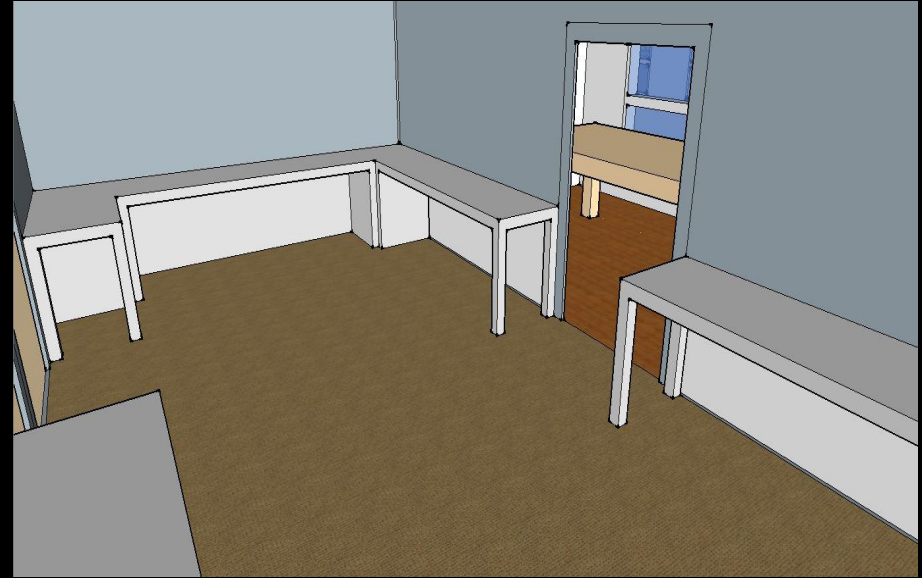

Computer Lab: 276 sq ft