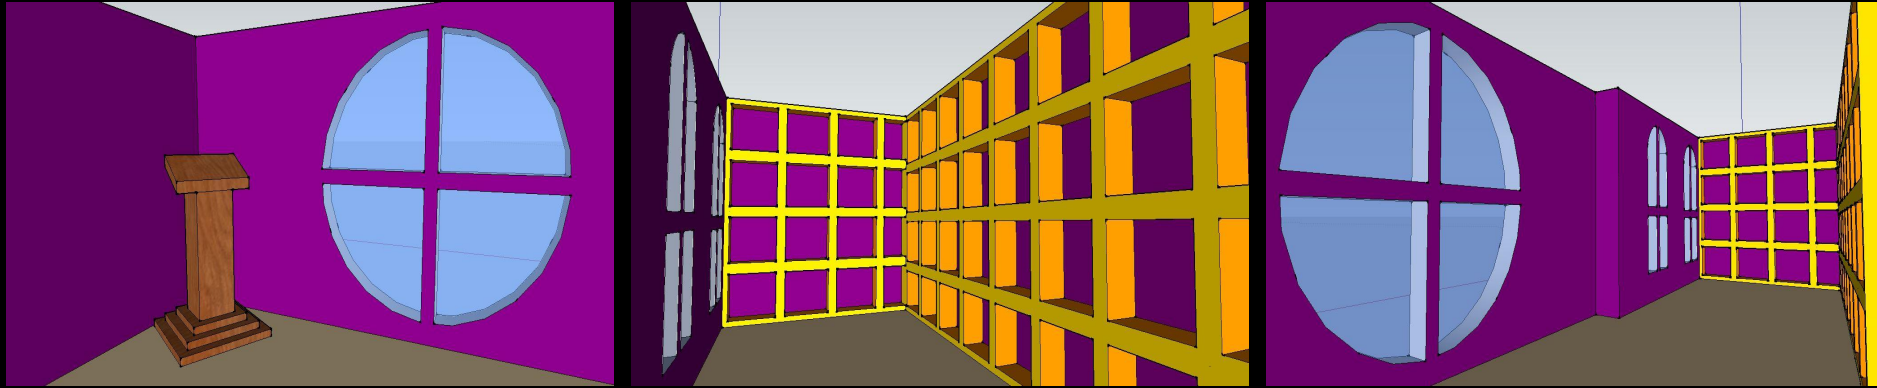

Prayer Room: 231 sq ft