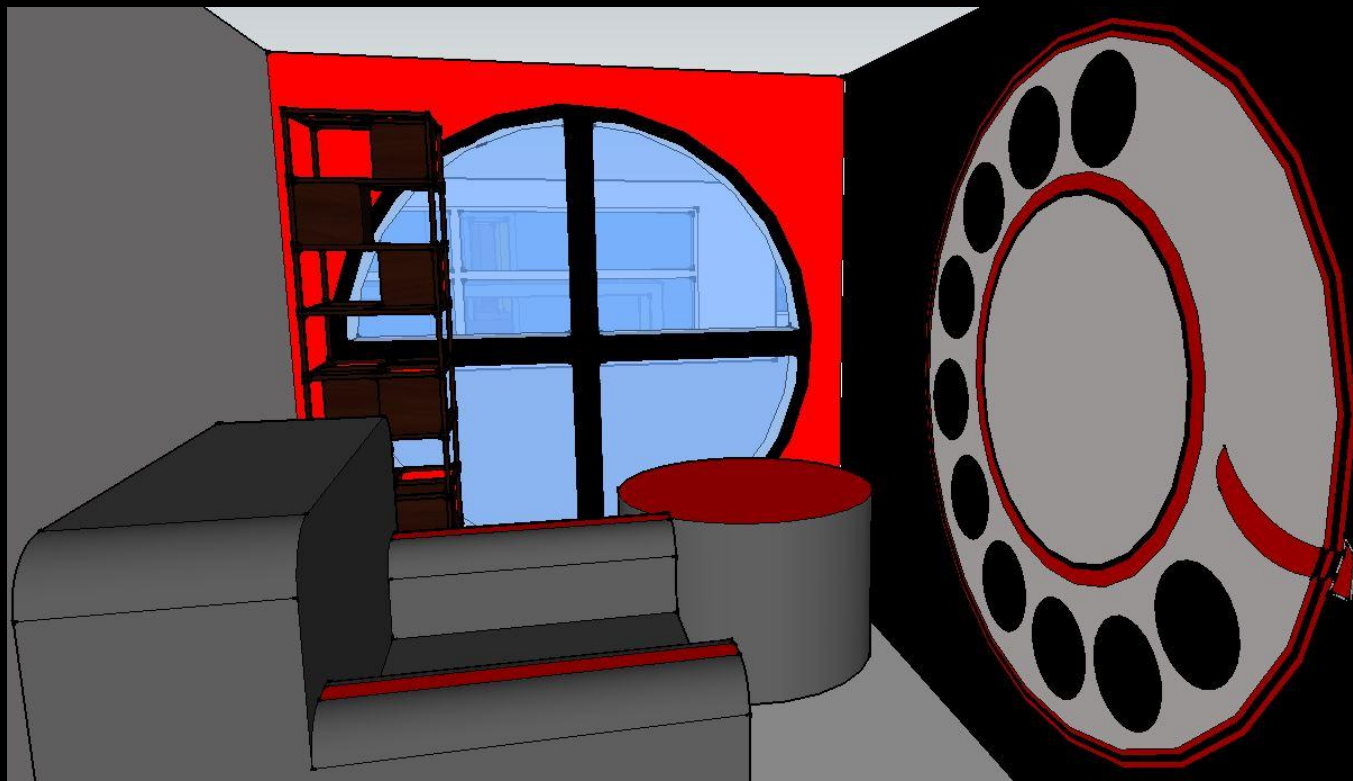

# The GSO Compassion Mission:

*A 3072-square-foot-house with a screened in porch and finished basement*

# Dining Hall, Stage, Pantry II: 506 sq ft.

**Phone room: 77 sq ft.**