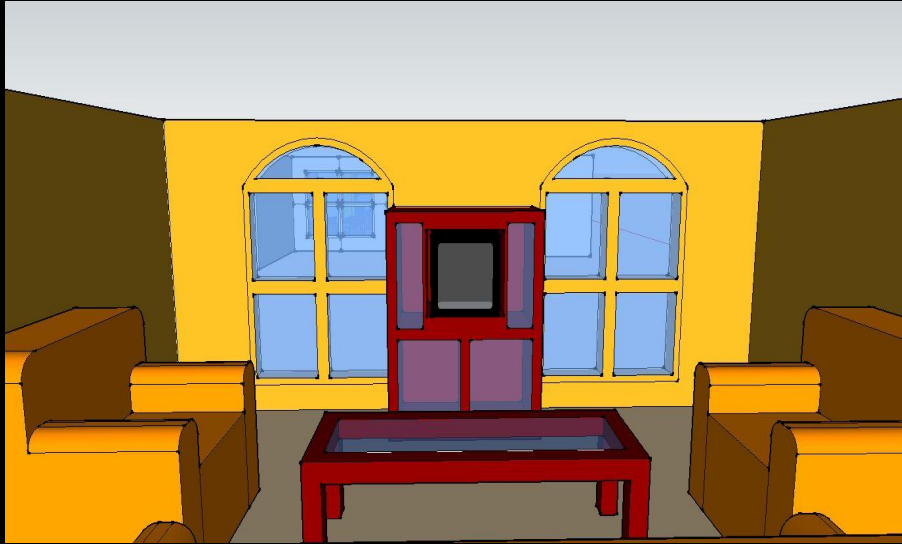

Living Room: 289 sq ft.