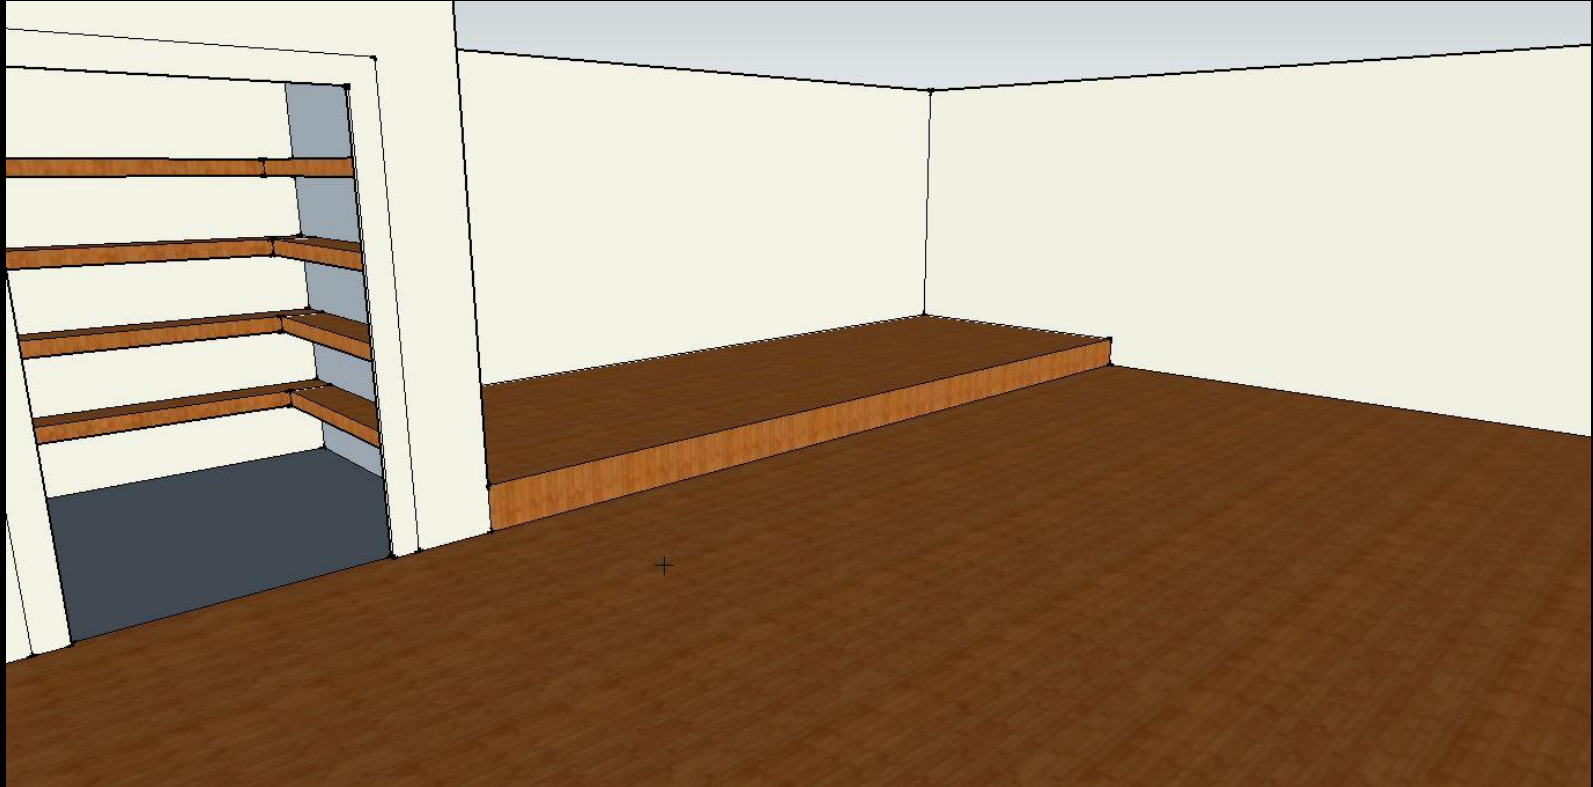

Dining Hall, Stage, Pantry II: 506 sq ft.