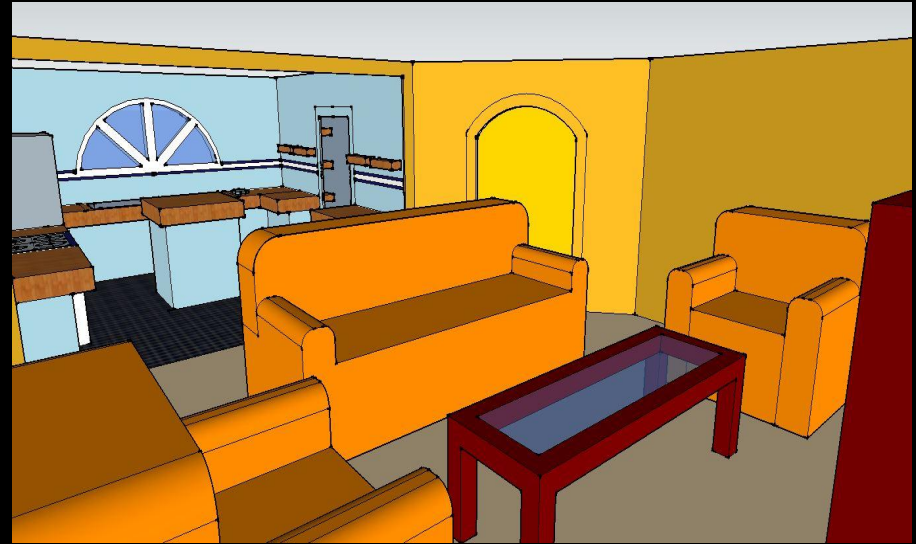

Living Room: 289 sq ft.