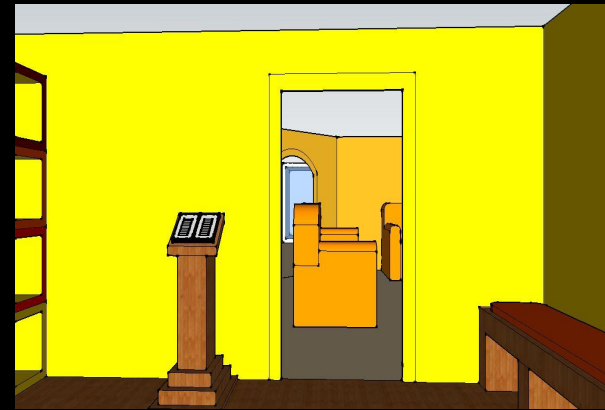

Entry Way: 135 sq ft.