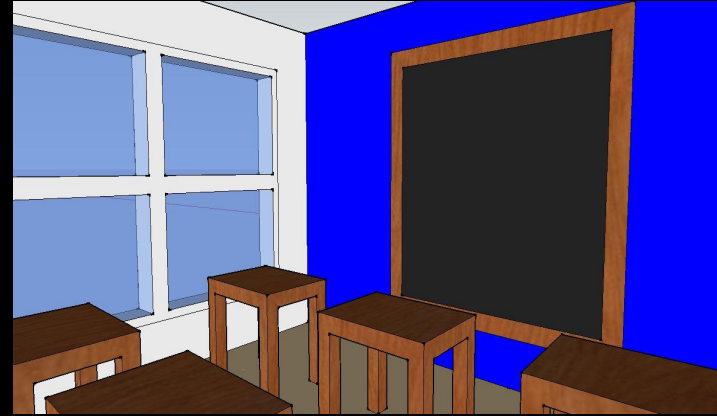

Classrooms 1-4: 99-108 sq ft.