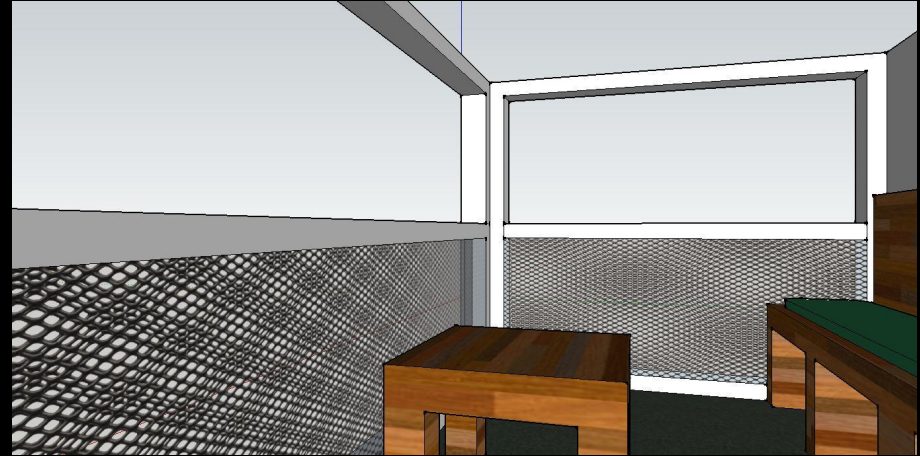

# The GSO Compassion Mission:

*A 3072-square-foot-house with a screened in porch and finished basement*

# Entry Way: 135 sq ft.

**Screened in Porch: 96 sq ft.**