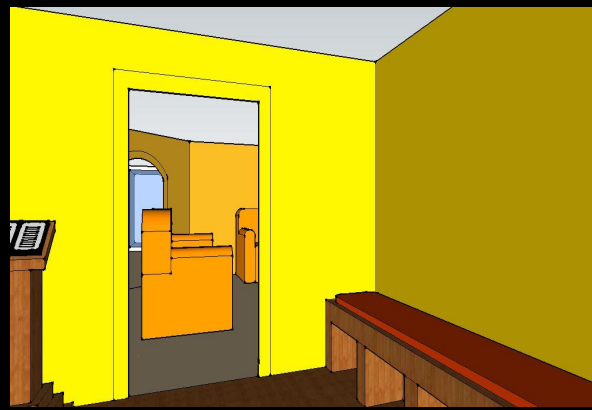

Entry Way: 135 sq ft.