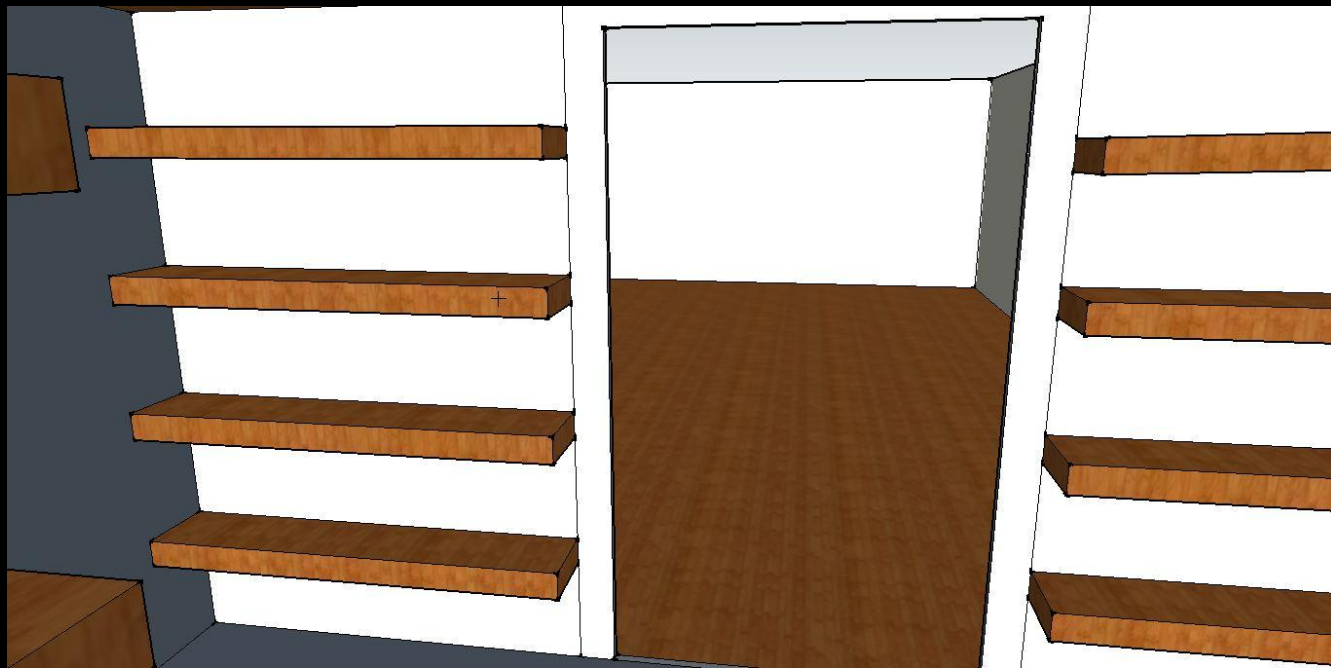

# Dining Hall, Stage, Pantry II: 506 sq ft.

**Phone room: 77 sq ft.**