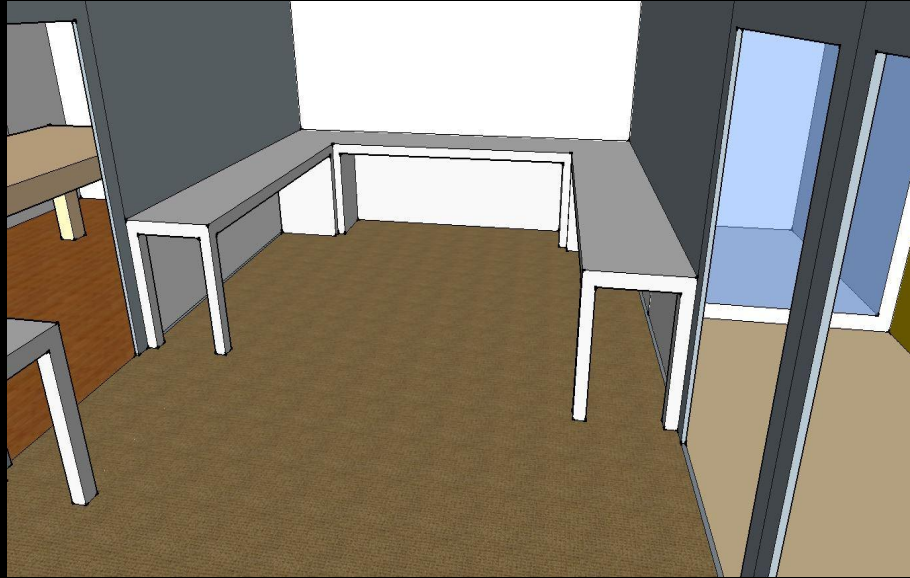

Computer Lab: 276 sq ft