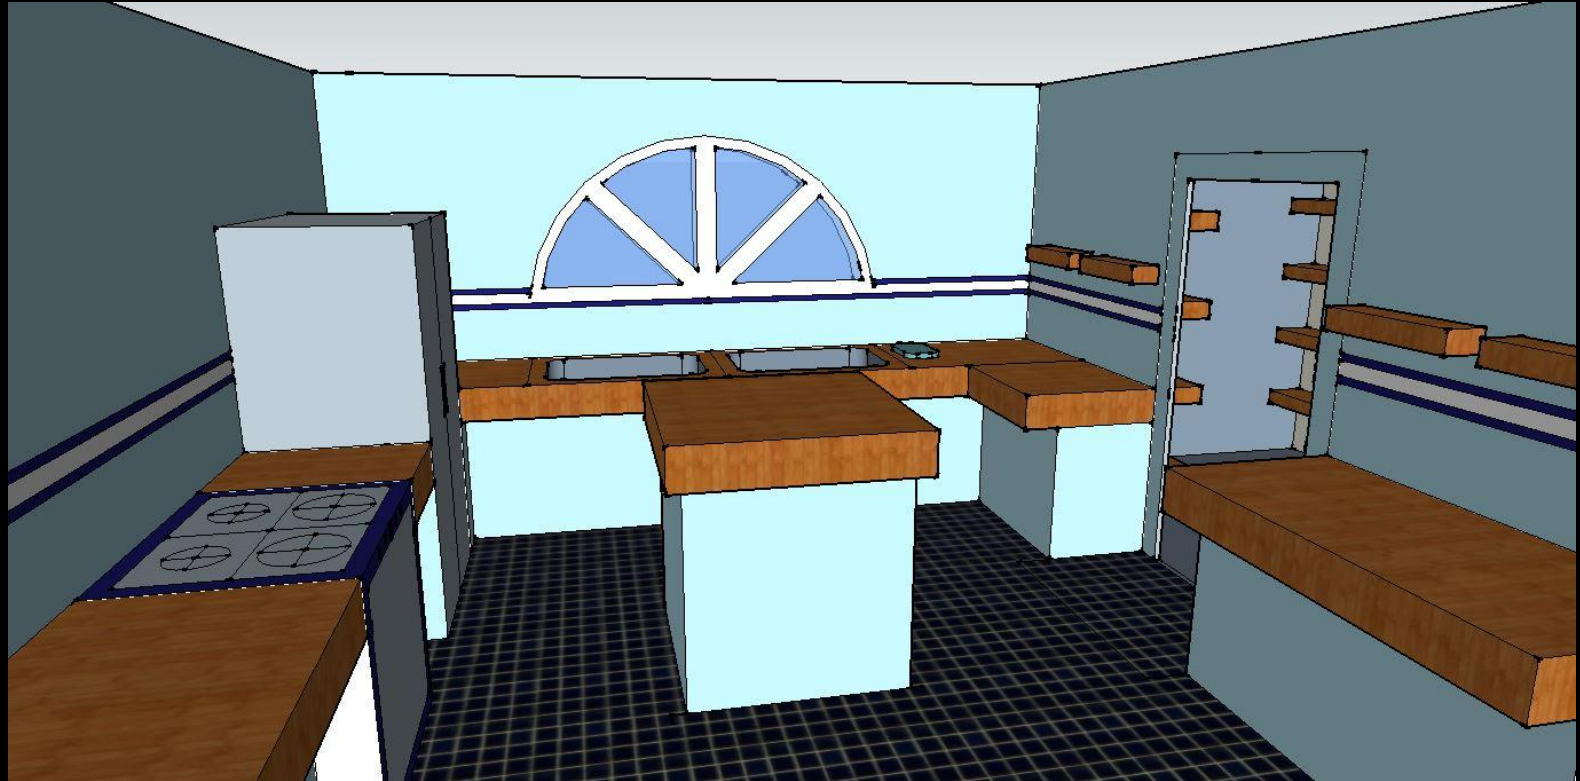

Kitchen: 144 sq ft.