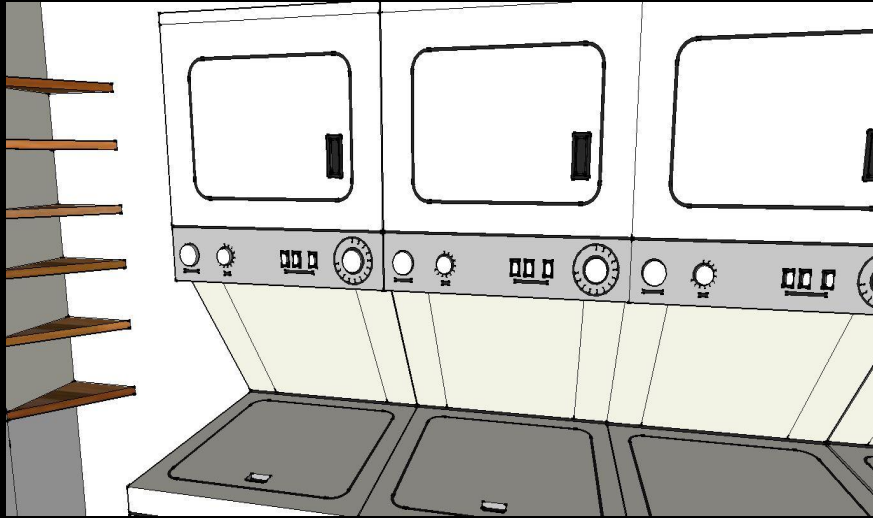

Laundry Room: 66 sq ft.